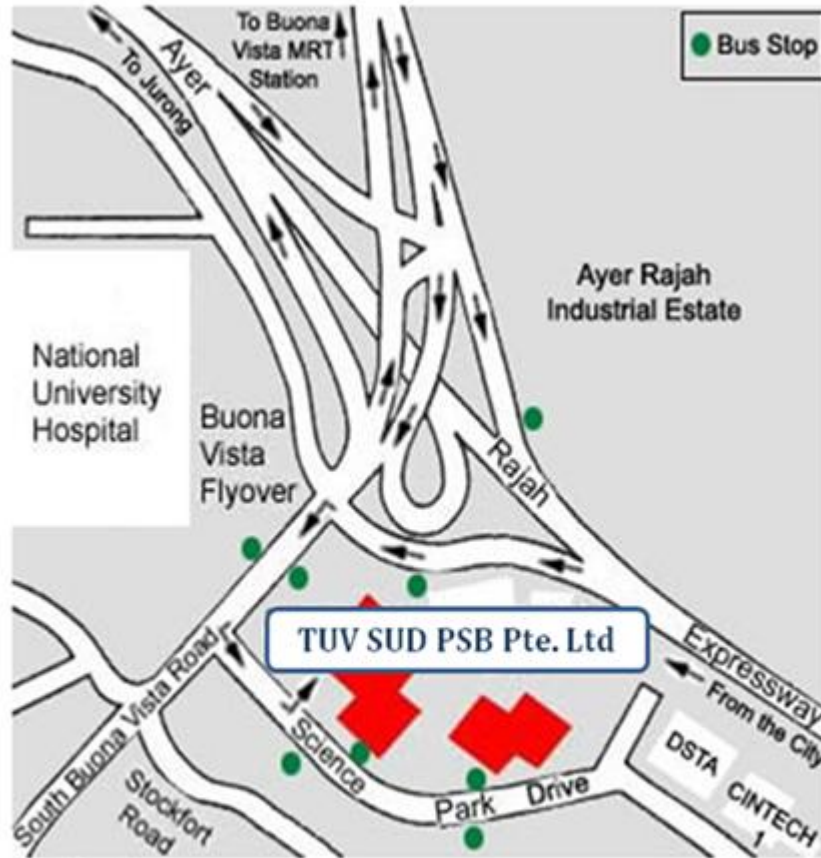

APTS – Meeting Venue – Location Map @ PSB Building

28th December 2007 (Fri) – Year-End Party cum Get-Together

Location Map to TÜV SÜD PSB Pte Ltd
At No. 1 Science Park Drive

Bus Services:

14 , 33 , 97 , 166 , 197 , 963 (Ayer Rajah Expressway (AYE))
92, 200 (South Buona Vista Road)
92 (Science Park Drive)

New Meeting Room in TÜV SÜD PSB Pte Ltd
at Level 2, Da Vinci Room

1. Once you arrived at the Main Lobby @ TÜV SÜD PSB Pte Ltd at No. 1 Science Park Drive, lookout for signage to direct you to the 2nd Floor, you need to take the lift to 2nd floor to Da Vinci Function Room.
2. Should you lost your way, please call Danny Ker @ mobile # 9475-3182